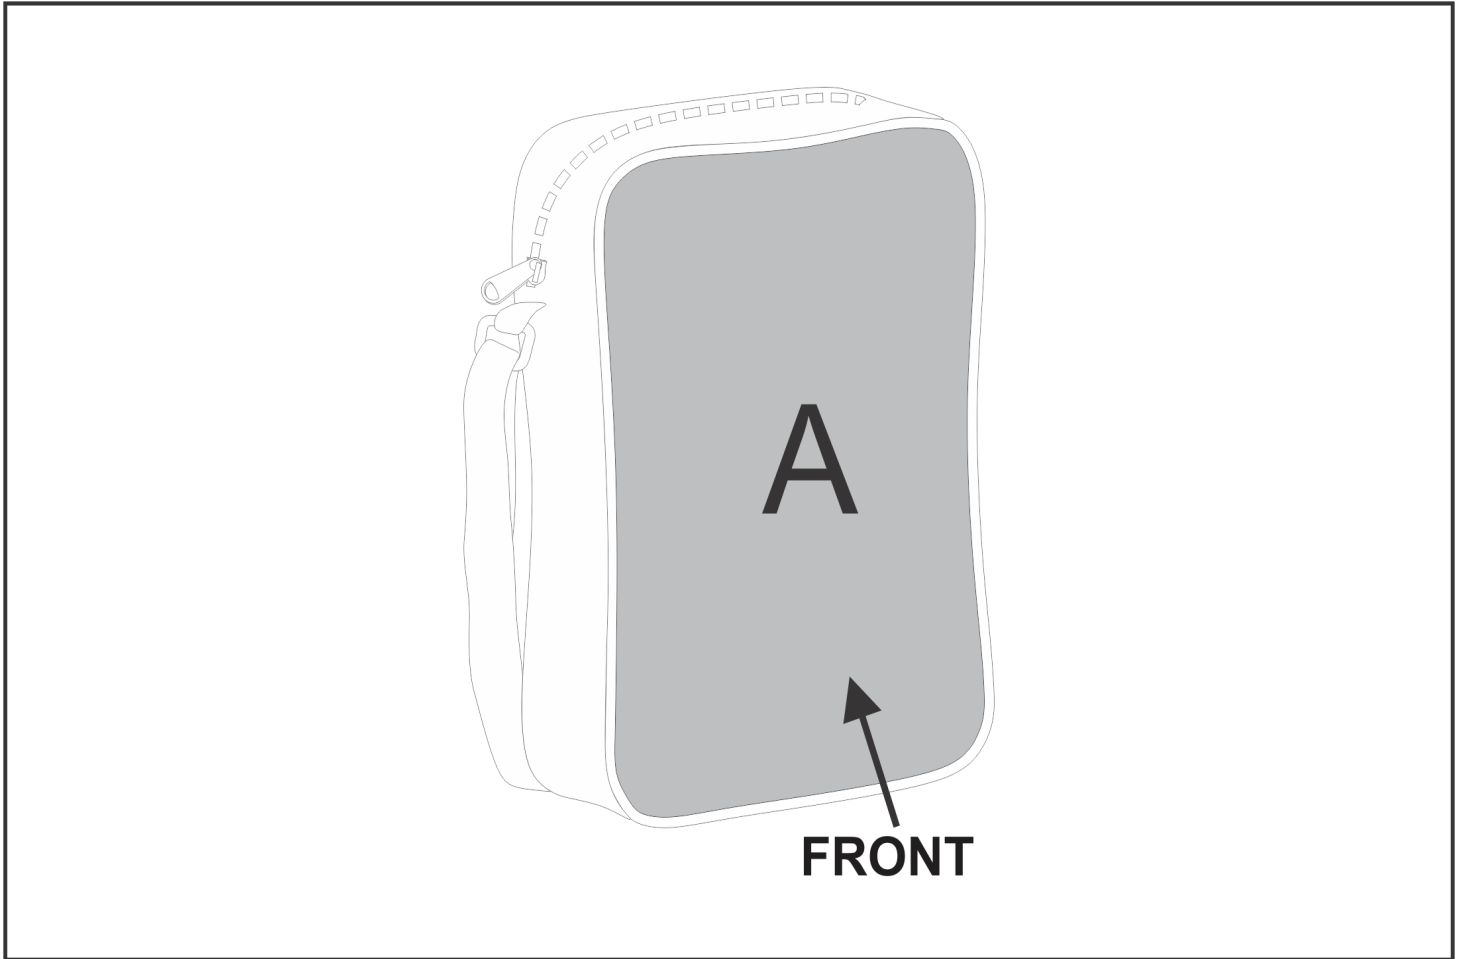

BC-HP-45-G

Hoppla A4 Crossbody Conference Bag

Need to know:

Includes 1-Position Sublimation (setup fees apply)

- Please Note: We cannot guarantee 100% logo Alignment on all Brandable Panels.

Branding Options:

Position	Branding Method (Branding Code)	No. of Colours	Dimension
A	Custom Sublimation A (CPSUB-A)	Full Colour	276mm wide x 349mm high